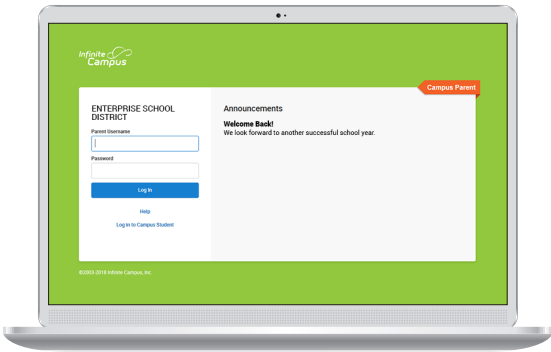

# Parents, information is at your fingertips.

## Access on the Web Campus Parent

Campus Parent is designed to provide real-time access to student information. The easy-to-use design displays what is currently happening in the classroom so you can understand, monitor, and participate in the educational process.