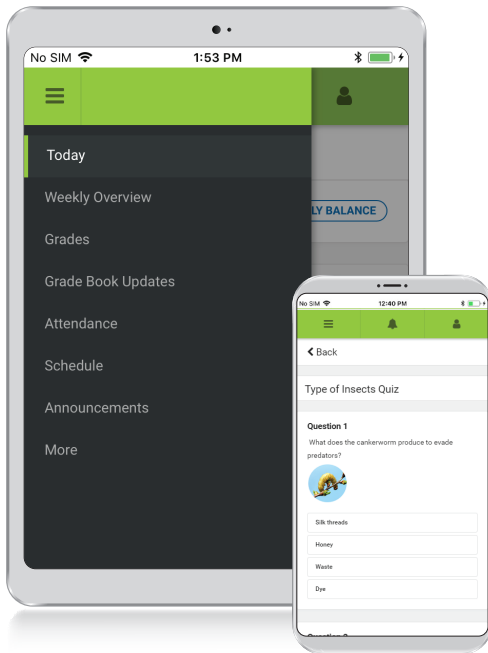

Download the Mobile App Campus Parent

Announcements

Quickly see district announcements as they are posted.

Assignments

Browse assignments by specific class or due date.

Attendance

Review attendance events in summary and detail form.

Grades

Immediate access to grades as they are posted.

Meal/Fee Payments

Make payments for meal accounts and pay fees.

Infinite Campus Mobile Apps can be downloaded through the Apple App Store or Google Play Store

Learn more at
infinitecampus.com/parents-students